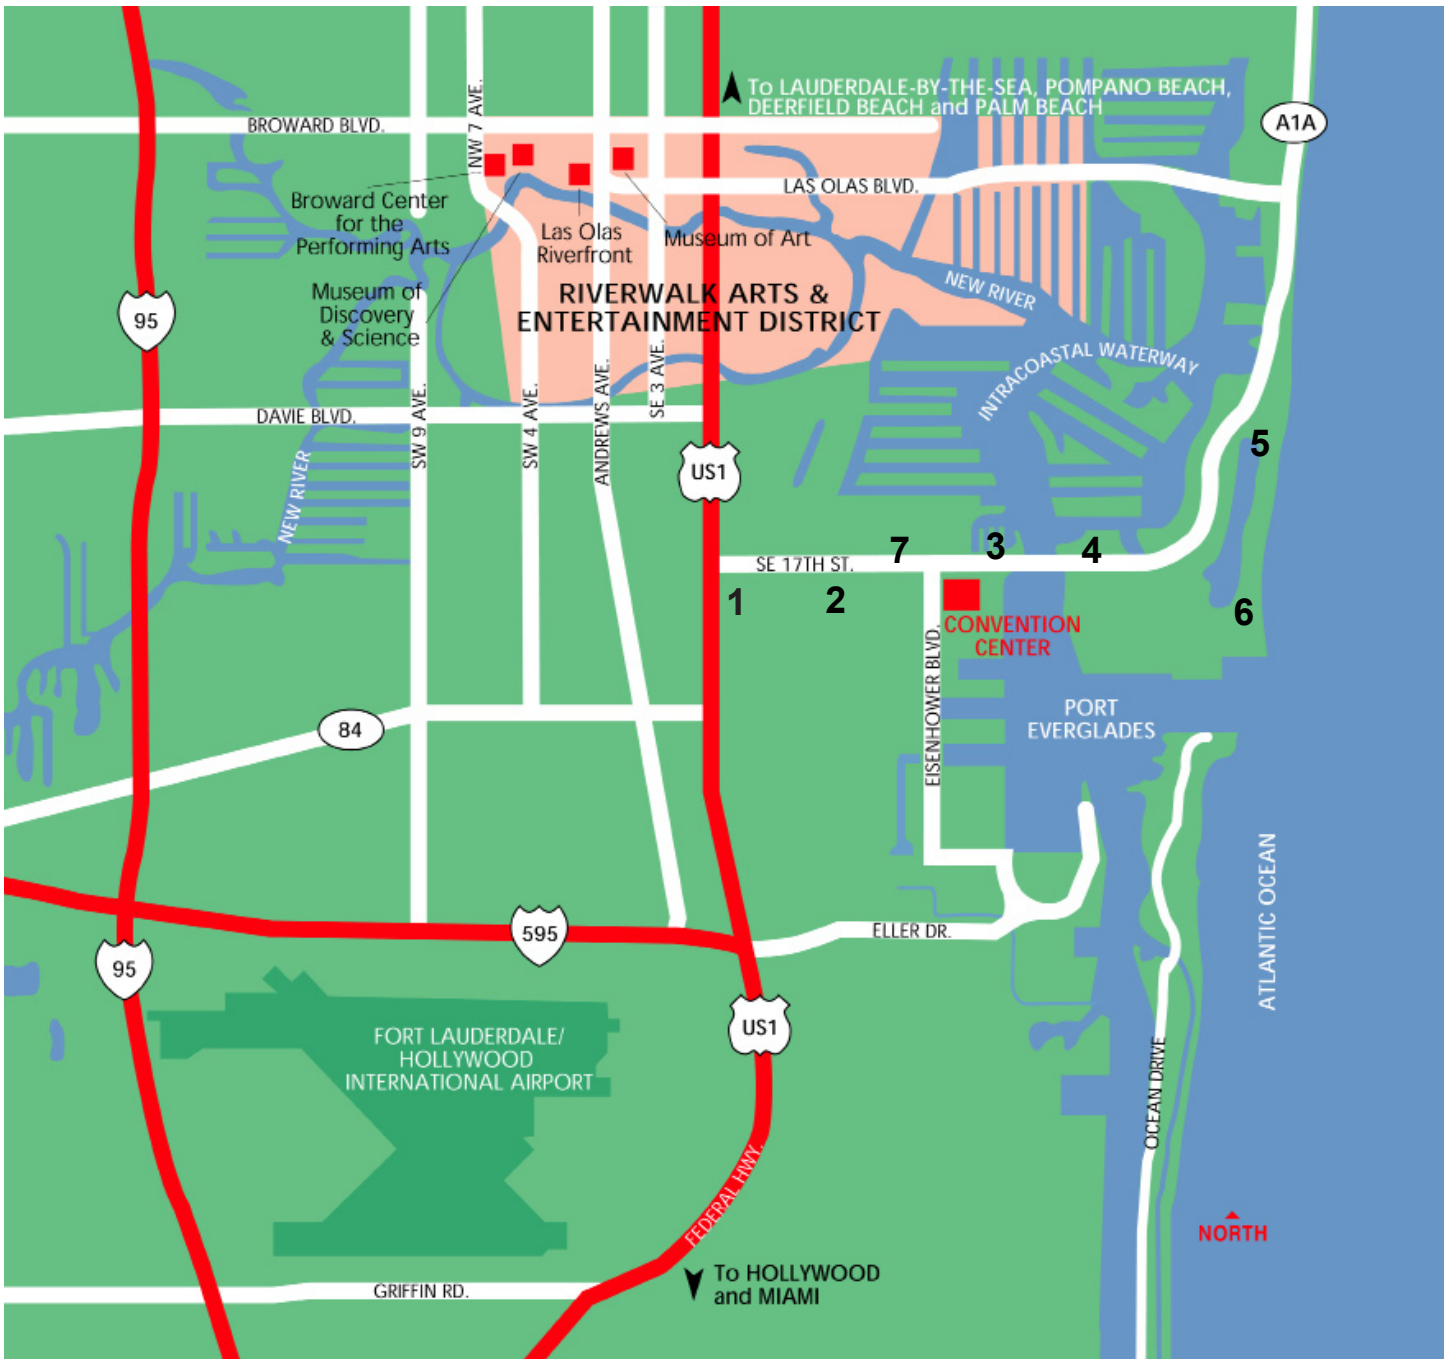

# TransComp / Intermodal Expo

## November 13-16, 2010

### Official Hotels

### Distance to Convention Center

- |  |                   |
|--|-------------------|
| 1. Comfort Suites Airport & Cruise Port                            | 0.75 mile         |
| 2. Embassy Suites Hotel, Fort Lauderdale                           | 0.5 mile          |
| 3. Hilton Fort Lauderdale Marina (Formerly Fort Lauderdale Grande) | Across the Street |
| 4. Hyatt Regency Pier 66   | 0.5 mile          |
| 5. Marriott's Harbor Beach Resort                                  | 1 mile            |
| 6. Lago Mar Resort & Club  | 0.5 mile          |
| 7. Renaissance Fort Lauderdale                                     | Across the street |